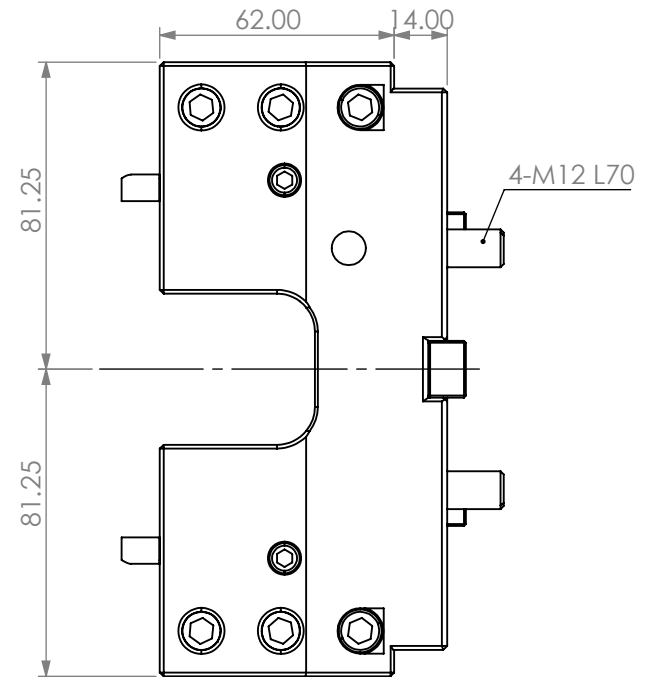

STRAIGHT STATIC TOOL  
 OUTPUT: 1" SQR SHANK MAIN & SUB DUAL  
 COOLANT: EXTERNAL

ITEM	PART NO.	DESC.	QTY.
1			
2			
3			
4			
5			

**PROPRIETARY AND CONFIDENTIAL**

THE INFORMATION CONTAINED IN THIS DRAWING IS THE SOLE PROPERTY OF LYNDEX NIKKEN. ANY REPRODUCTION IN PART OR AS A WHOLE WITHOUT THE WRITTEN PERMISSION OF LYNDEX NIKKEN IS PROHIBITED. DRAWING SUBJECT TO CHANGE WITHOUT NOTICE.

NAME	DATE
DRAWN BT	1/15/2021

NOTES:  
 Ref# THL-DPM-CD2-5525.4

STRAIGHT STATIC 1" SQR SHANK M/SUB DUAL OD OUTPUT

SIZE <b>A</b>	DWG. NO. BMT55-OD10X-MSD	REV.
SCALE 1:2	SHEET 1 OF 1	