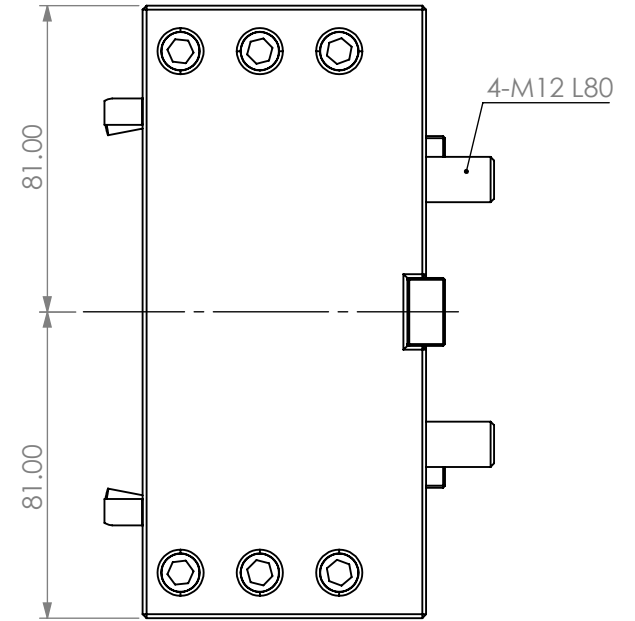

STRAIGHT STATIC TOOL
 OUTPUT: 3/4" SQR SHANK MAIN & SUB DUAL
 COOLANT: EXTERNAL

ITEM	PART NO.	DESC.	QTY.
1			
2			
3			
4			
5			

PROPRIETARY AND CONFIDENTIAL
 THE INFORMATION CONTAINED IN THIS DRAWING IS THE SOLE PROPERTY OF LYNDEX NIKKEN. ANY REPRODUCTION IN PART OR AS A WHOLE WITHOUT THE WRITTEN PERMISSION OF LYNDEX NIKKEN IS PROHIBITED. DRAWING SUBJECT TO CHANGE WITHOUT NOTICE.

NAME: BT
 DATE: 1/15/2021
 DRAWN: BT
 NOTES: Ref# THL-DPM-CD2-6519.05

STRAIGHT STATIC 3/4" SQR SHANK M/SUB DUAL OD OUTPUT

LYNDEX NIKKEN

SIZE: **A** DWG. NO.: BMT65-OD75X-MSD
 SCALE: 1:2 SHEET 1 OF 1