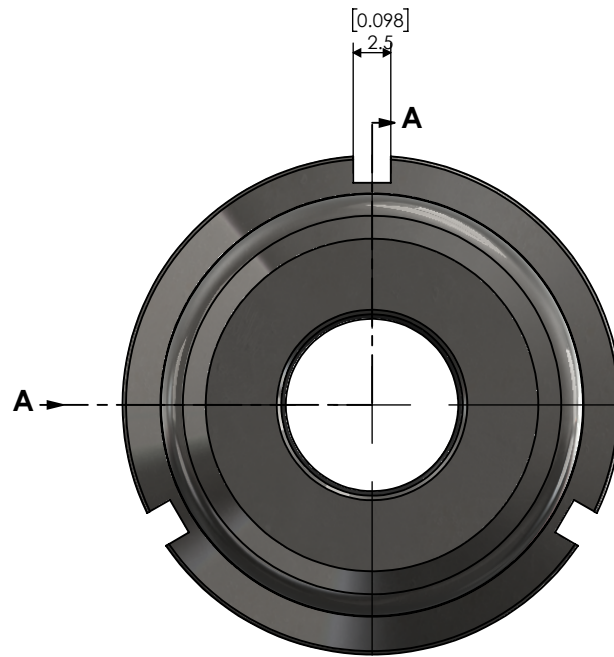

SECTION A-A

<b>PROPRIETARY AND CONFIDENTIAL</b>		NOTES:	CCK Coolant Seal Nut/Cap OD20mm(3/4") ID12mm
THE INFORMATION CONTAINED IN THIS DRAWING IS THE SOLE PROPERTY OF LYNDEX NIKKEN. ANY REPRODUCTION IN PART OR AS A WHOLE WITHOUT THE WRITTEN PERMISSION OF LYNDEX NIKKEN IS PROHIBITED. DRAWING SUBJECT TO CHANGE WITHOUT NOTICE.			<b>LYNDEX NIKKEN</b>
SIZE <b>A</b>	DWG. NO. CKFN20(3/4)-12C		REV. 1
SCALE 2:1			SHEET 1 OF 1