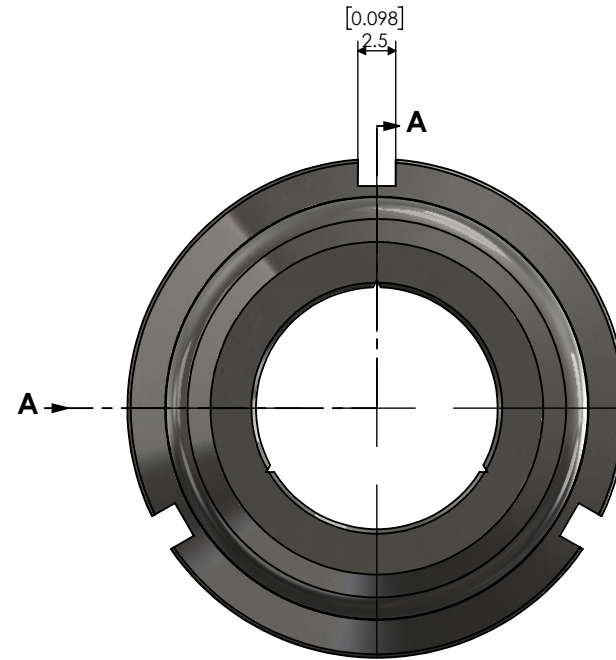

PROPRIETARY AND CONFIDENTIAL

THE INFORMATION CONTAINED IN THIS DRAWING IS THE SOLE PROPERTY OF LYNDEX NIKKEN. ANY REPRODUCTION IN PART OR AS A WHOLE WITHOUT THE WRITTEN PERMISSION OF LYNDEX NIKKEN IS PROHIBITED. DRAWING SUBJECT TO CHANGE WITHOUT NOTICE.

NOTES:

CCK Coolant Jet Slot Nut/Cap OD20mm(3/4") ID16mm

SIZE A	DWG. NO. CKFN20(3/4)-16	REV. 1
SCALE 2:1		SHEET 1 OF 1