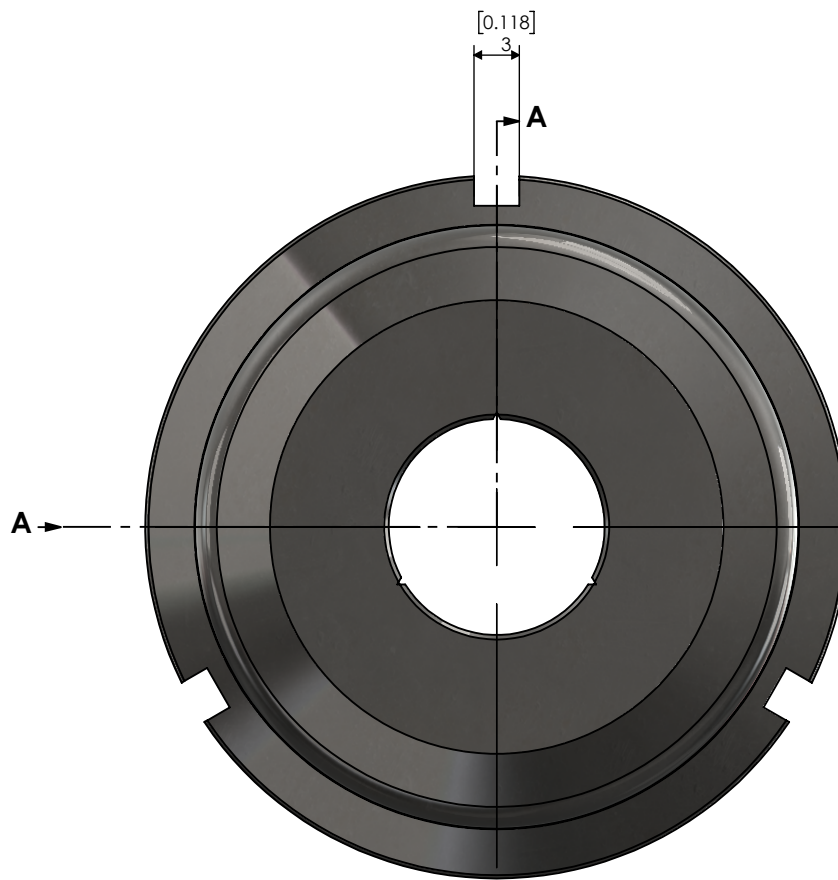

SECTION A-A

**PROPRIETARY AND CONFIDENTIAL**

THE INFORMATION CONTAINED IN THIS DRAWING IS THE SOLE PROPERTY OF LYNDEX NIKKEN. ANY REPRODUCTION IN PART OR AS A WHOLE WITHOUT THE WRITTEN PERMISSION OF LYNDEX NIKKEN IS PROHIBITED. DRAWING SUBJECT TO CHANGE WITHOUT NOTICE.

NOTES:

CCK Coolant Jet Slot Nut/Cap OD32mm(1.1/4") ID9/16"

SIZE <b>A</b>	DWG. NO. CKFN32(1.1/4)-9/16	REV. 1
SCALE 2:1		SHEET 1 OF 1