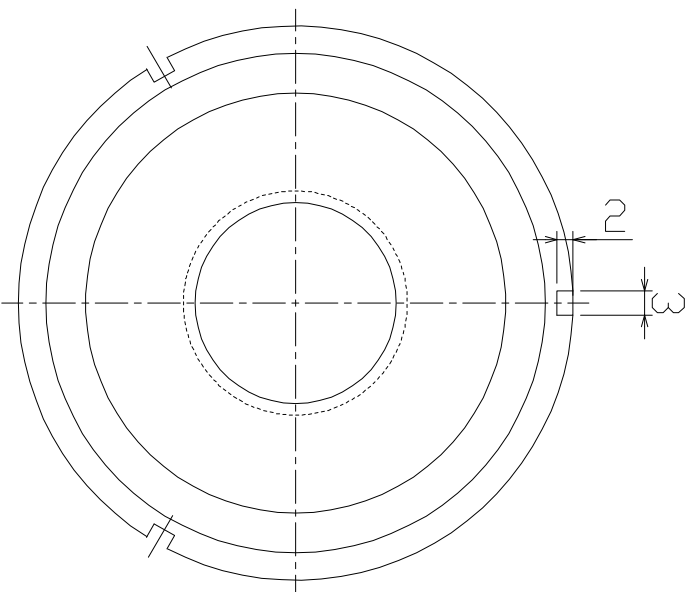

Symbol	Date	Revise	Notice	Check
△x				
△x				
△x				
△x				

NIKKEN KOSAKUSHO WORKS, LTD. All Rights Reserved.

KIND	CKEN50	TITLE	Front Nut	CUSTOMER	
MACHINE MODEL	CKEN50-1C	CODE NO.	CKEN50-1C	DESIGNED	S. CHIKAWURA
SCALE	1 : 1	DIR-NAME	CKGA1	CHECKED	
DATE	2023. 08. 07	NIKKEN KOSAKUSHO WORKS, LTD.	DRWG. NO.	OKGA01-11616/0	APPROVED