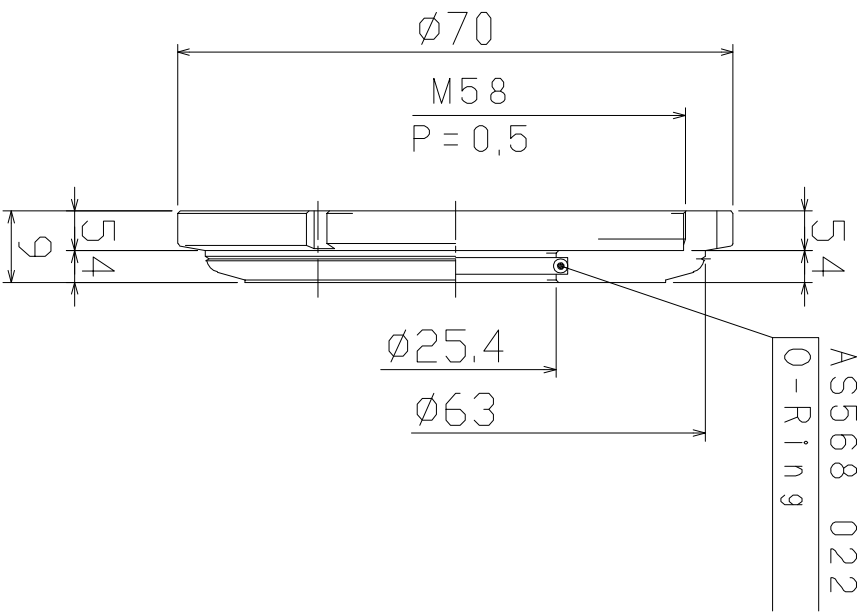

Symbol	Date	Revise	Notice	Check
△x				
△x				
△x				
△x				

NIKKEN KOSAKUSHO WORKS, LTD. All Rights Reserved.

KIND	CKEN50	TITLE	Front Nut	CUSTOMER	
MACHINE MODEL	CKEN50-1C	CODE NO.	CKEN50-1C	DESIGNED	S. CHIKAWURA
SCALE	1 : 1	DIR-NAME	CKGA1	CHECKED	
DATE	2023. 08. 07	NIKKEN KOSAKUSHO WORKS, LTD.	DRWG. NO.	OKGA01-11616/0	APPROVED