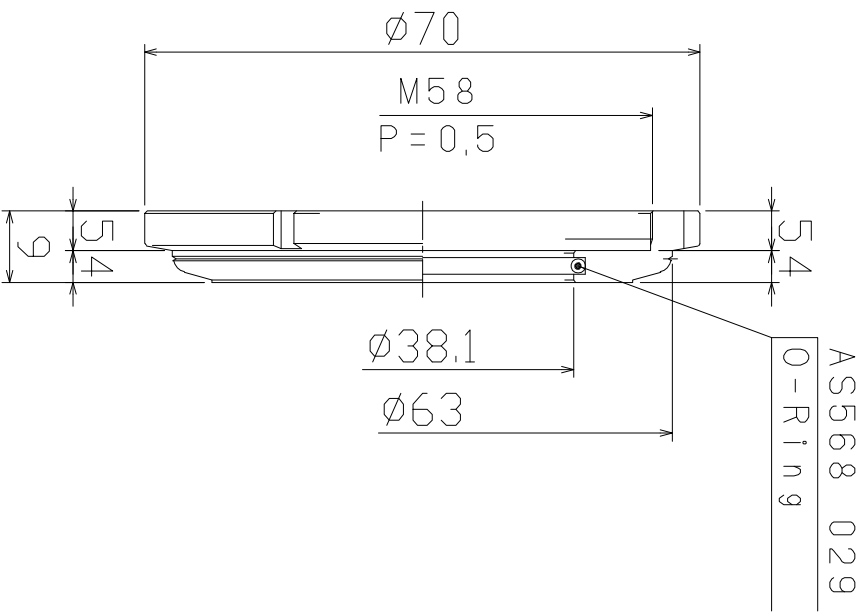

Symbol	Date	Review	Notice	Check
△x				
△x				
△x				
△x				

NIKKEN KOSAKUSHO WORKS, LTD. All Rights Reserved.

KIND		TITLE		CUSTOMER		
CKEN50		Front Nut		NIKKEN KOSAKUSHO WORKS, LTD.		
MACHINE MODEL		CODE NO.		DESIGNED	CHECKED	APPROVED
		CKEN50-1 1/2C		S. OHIKAWURA		
SCALE	1 : 1	DIR-NAME	CKGA1			
DATE	2023. 08. 07	DRWG. NO.	CKGA01-11620/0			