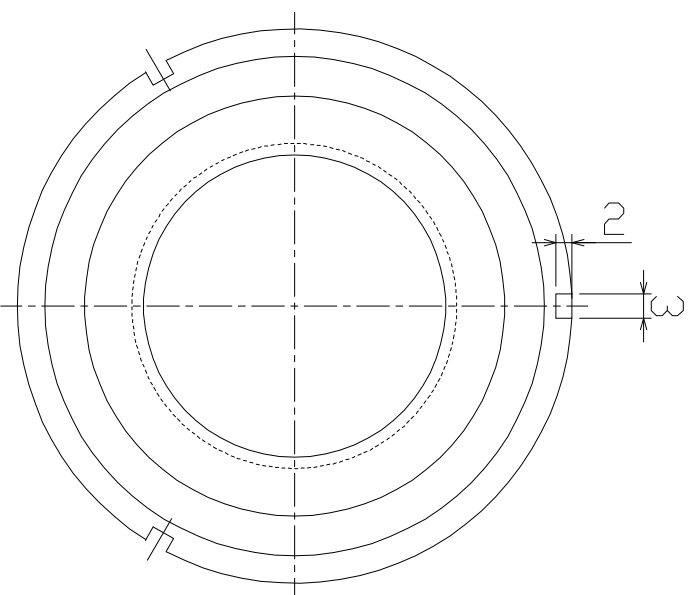

Symbol	Date	Review	Notice	Check
△x				
△x				
△x				
△x				

NIKKEN KOSAKUSHO WORKS, LTD. All Rights Reserved.

KIND		TITLE		CUSTOMER		
CKEN50		Front Nut		NIKKEN KOSAKUSHO WORKS, LTD.		
MACHINE MODEL		CODE NO.		DESIGNED	CHECKED	APPROVED
		CKEN50-1 1/2C		S. OHIKAWURA		
SCALE	1 : 1	DIR-NAME	CKGA1			
DATE	2023. 08. 07	DRWG. NO.	CKGA01-11620/0			