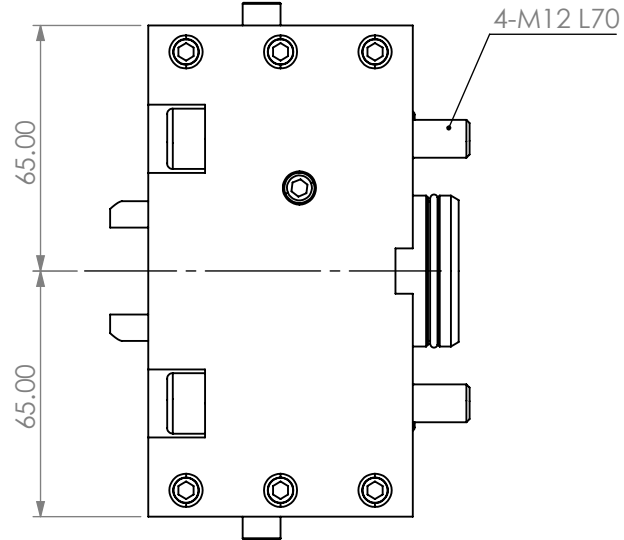

STRAIGHT STATIC TOOL
 OUTPUT: 3/4" SQR SHANK MAIN & SUB
 COOLANT: EXTERNAL
 WEDGE CLAMP MOVABLE LEFT/RIGHT

ITEM	PART NO.	DESC.	QTY.
1			
2			
3			
4			
5			

PROPRIETARY AND CONFIDENTIAL
 THE INFORMATION CONTAINED IN THIS DRAWING IS THE SOLE PROPERTY OF LYNDEX NIKKEN. ANY REPRODUCTION IN PART OR AS A WHOLE WITHOUT THE WRITTEN PERMISSION OF LYNDEX NIKKEN IS PROHIBITED. DRAWING SUBJECT TO CHANGE WITHOUT NOTICE.

NAME: BT
 DATE: 1/18/2021
 NOTES:
 Ref#THL-MNZ-CD1-4019.05

STRAIGHT STATIC 3/4" SQR SHANK M/SUB OD OUTPUT

LYNDEX NIKKEN

SIZE: **A** DWG. NO. MNZ20-OD75X-MS REV.
 SCALE: 1:2 SHEET 1 OF 1