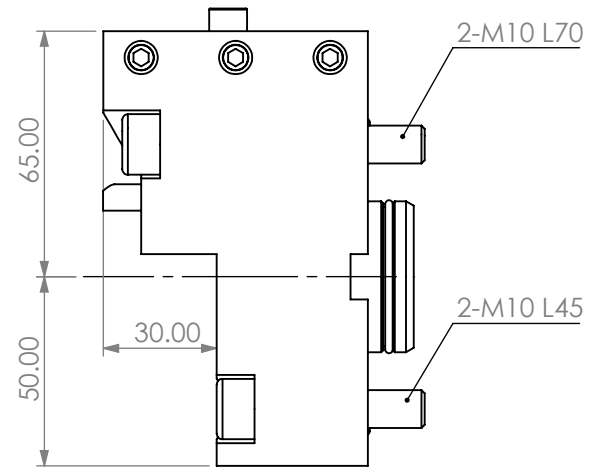

ITEM	PART NO.	DESC.	QTY.
1			
2			
3			
4			
5			

PROPRIETARY AND CONFIDENTIAL

DRAWN	NAME	DATE
BT		1/18/2021

NOTES:
Ref# THL-MNZ-C1-4019.05

STRAIGHT STATIC 3/4" SQR SHANK OD OUTPUT		
LYNDEX NIKKEN		
SIZE A	DWG. NO. MNZ20-OD75X	REV.
SCALE 1:2	SHEET 1 OF 1