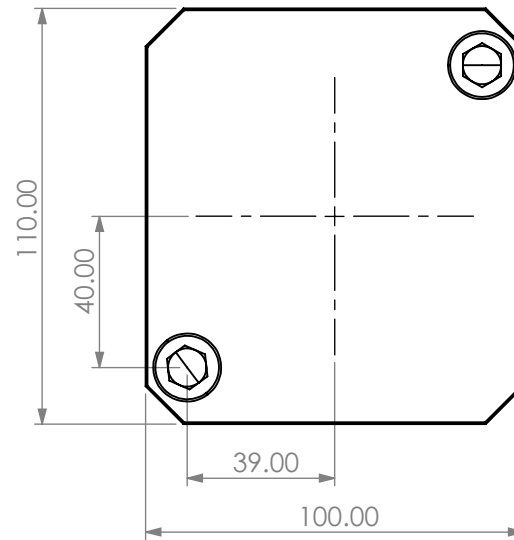

ITEM	PART NO.	DESC.	QTY.
1			
2			
3			
4			
5			

PROPRIETARY AND CONFIDENTIAL

DRAWN	NAME	DATE
BT		1/21/2021

NOTES:
Ref# 21H-00255

OKUMA TURRET CAP / PLUG		
SIZE A	DWG. NO. OKE4-PLUG	REV.
SCALE 1:2	SHEET 1 OF 1