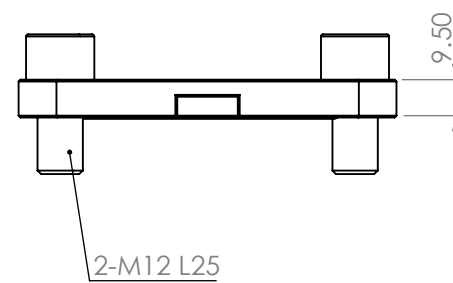

ITEM	PART NO.	DESC.	QTY.
1			
2			
3			
4			
5			

PROPRIETARY AND CONFIDENTIAL

DRAWN	NAME	DATE
BT		1/21/2021

NOTES:
Ref# 21H-00255

OKUMA TURRET CAP / PLUG		
SIZE A	DWG. NO. OKE4-PLUG	REV.
SCALE 1:2	SHEET 1 OF 1