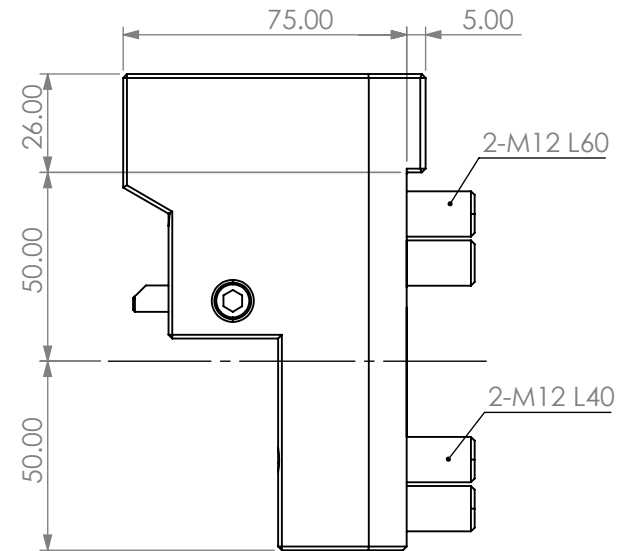

ITEM	PART NO.	DESC.	QTY.
1			
2			
3			
4			
5			

PROPRIETARY AND CONFIDENTIAL

NAME	DATE
DRAWN BT	1/11/2021

NOTES:
Ref# THL-KB2-C1-6025.4

STRAIGHT STATIC 1" SQR SHANK OD OUTPUT

SIZE	DWG. NO.	REV.
A	OKEX-OD10X	

SCALE 1:2 SHEET 1 OF 1