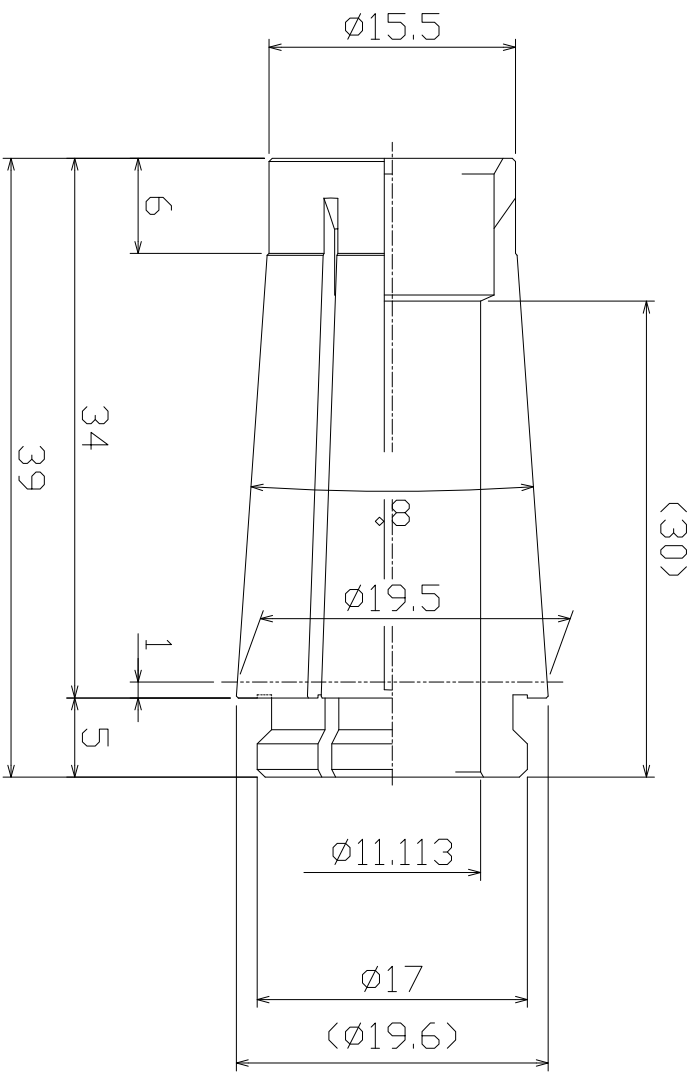

Symbol	Date	Review	Notice	Check
△x				
△x				
△x				
△x				

NIKKEN KOSAKUSHO WORKS., LTD. All Rights Reserved.

S = 1:1

KIND		TITLE		CUSTOMER	
SK13		SLIM CHUCK COLLET			
MACHINE MODEL		CODE NO.		DESIGNED	
		SK13-7/16A		E.Nakai	
SCALE		DIR-NAME		S.JA1	
2:1 (1:1)		DRAWG. NO.		SJA40-02019/0	
DATE		2022.07.15			
		NIKKEN KOSAKUSHO WORKS., LTD.			